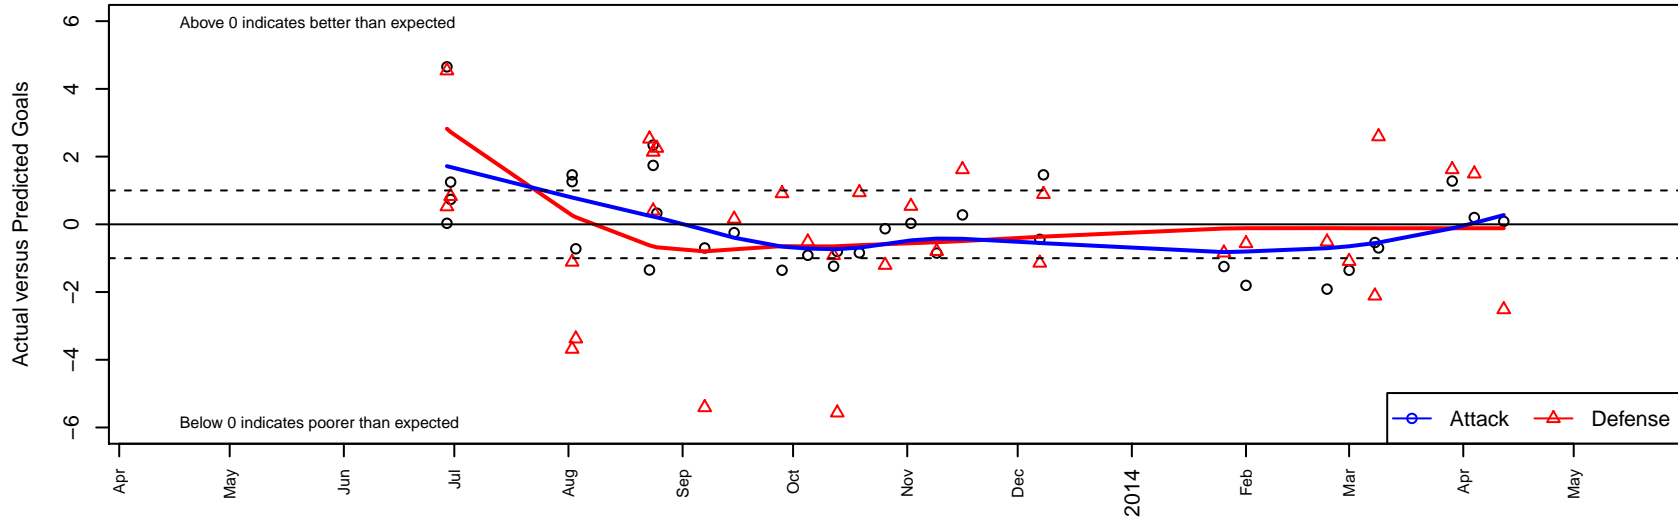

FC Alliance C B00

FC Alliance
 Woodinville, WA
 B00 total strength=532
 attack=0.59 defense=0.26
 fall league = RCL B00 Div 4, Spr RCL B00 Div :
 notes= Sprong 2012; Barrera 2013
 alt names used:
 FC Alliance C B00
 FC Alliance C
 FC Alliance B00 C
 FC Alliance Barrera
 FC ALLIANCE BARRERA (WA)
 FCA Bu13 Blue

Venues played:
 RVS Classic BU13
 WA Rush Cup BU13 Silver U13
 Sky River BU13 Corvette
 RCL B00 Div 4
 Spr RCL B00 Div 5
 Challenge Cup B00 Division 2 – Challenge 2

FC Alliance C B00
 Dots are actual minus expected GF (blue circles) and GA (red triangles).
 Blue line is smoothed change in attack strength. Red is smoothed change in defense strength.